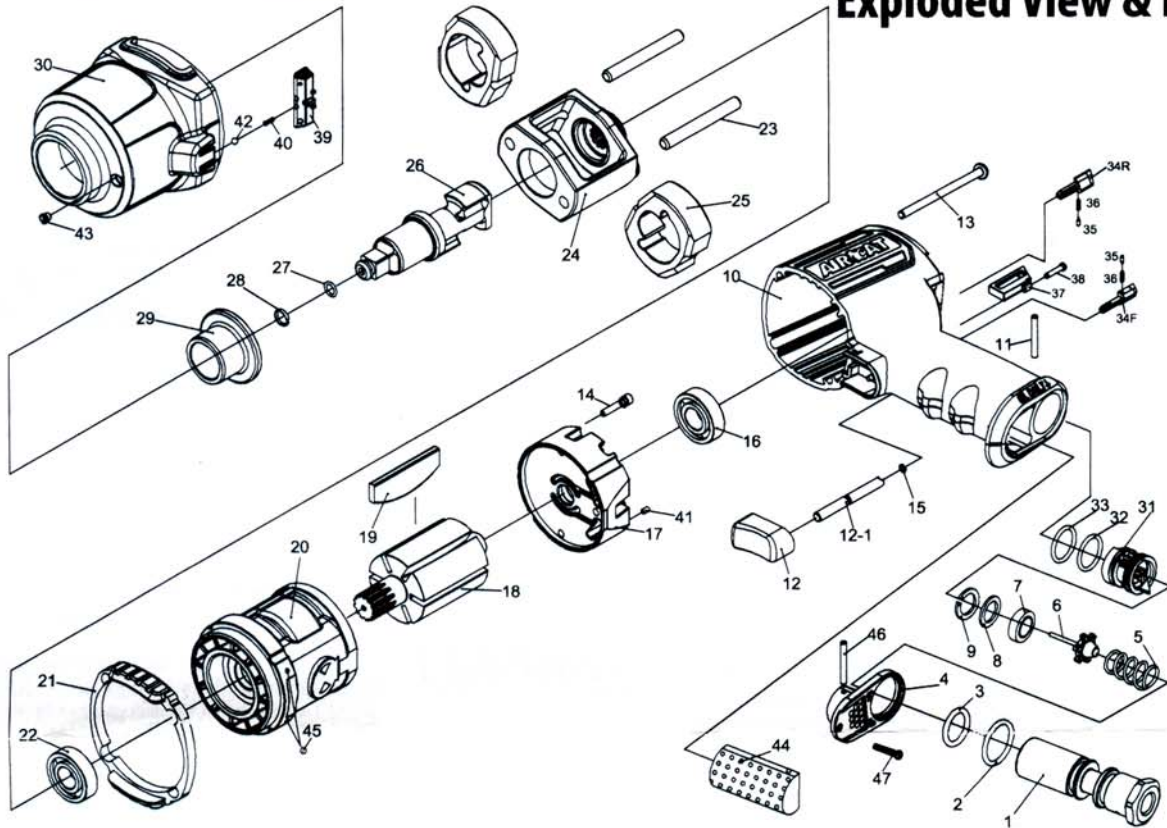

Exploded View & Parts List

Ref #	Part Number	Description	Qty
1	9638001M	AIR INLET	1
2	90R2002	O-RING	1
3	90RAS-115	O-RING	1
4	9612805	DEFLECTOR	1
5	9638006	SPRING	1
6	9328804C	VALVE STEM	1
7	9328835	VALVE SEAT	1
8	9328835S	WASHER	1
9	9638010	RETAINER RING	1
10	96238T10-CAT	MOTOR HOUSING W/ BUSHING	1
11	9SP0328	SPRING PIN	1
12	96238T14-BK	TRIGGER	1
12-1	9621214P	TRIGGER PIN	1
13	9611213	BOLT	4
14	9611214	SCREW	3
15	90R2512	O-RING	1
16	9BR6ZZ	BALL BEARING	1
17	96238T17	END PLATE	1
18	9612830-1	ROTOR	1
19	9612831C	BLADE	6
20	9623820	CYLINDER	1
21	9623821-BK	GASKET	1
22	9B6001ZZ	BALL BEARING	1
23	9612836	HAMMER PIN	2

Ref #	Part Number	Description	Qty.
24	9612834	HAMMER FRAME	1
25	9612835	HAMMER	2
26	9612837-38	3/8" ANVIL	1
27	9328829-3	O-RING	1
28	9328830-3	SOCKET RETAINER	1
29	9612840P	BUSHING	1
30	96238T30-TI	HAMMER CASE	1
31	9621224	REVERSE VALVE	1
32	90R1802	O-RING	1
33	90R17418	O-RING	1
34F	9623829F-BK	FORWARD BUTTON	1
34R	9623829R-BK	REVERSE BUTTON	1
35	9328814	DETENT PIN	2
36	9621238	SPRING	2
37	9623828	SPACER	1
38	9633809-1	SCREW	1
39	96212T39-RD1	REGULATOR SWITCH	1
40	9SS0212	SPRING	1
41	9589040	SPRING PIN	1
42	9SB0003-1	STEEL BALL	1
43	9638047	GREASE FITTING	1
44	9612812	SILENCER	1
45	9SB0003	STEEL BALL	2
46	9612802	PIN	1
47	9612846	SCREW	1